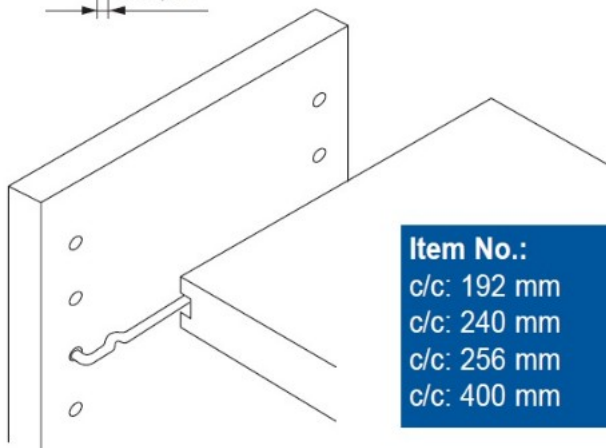

PRODUCT SHEET

Description:

Wire Shelf Support c/c 256mm, Galvanized Wire F/2,75mm Bore

Item number:

22.02.390-0

Units	Box	Carton	HS Code	Barcode
Pcs.	100	1000	8302420090	
				5704866079327

Item No.:	
c/c: 192 mm	# 22.02.330
c/c: 240 mm	# 22.02.340
c/c: 256 mm	# 22.02.390
c/c: 400 mm	# 22.02.450