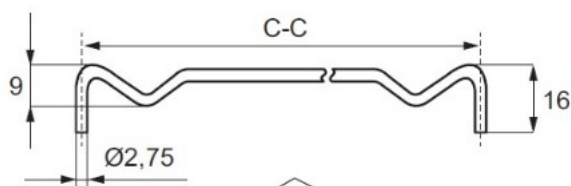

PRODUCT SHEET

Description:

Wire Shelf Support c/c 256mm, Galvanized Wire F/2,75mm Bore

Item number:

22.02.390-0

Units	Box	Carton	HS Code	Barcode
Pcs.	100	1000	8302420090	
				5704866079327

Item No.:	
c/c: 192 mm	# 22.02.330
c/c: 240 mm	# 22.02.340
c/c: 256 mm	# 22.02.390
c/c: 400 mm	# 22.02.450